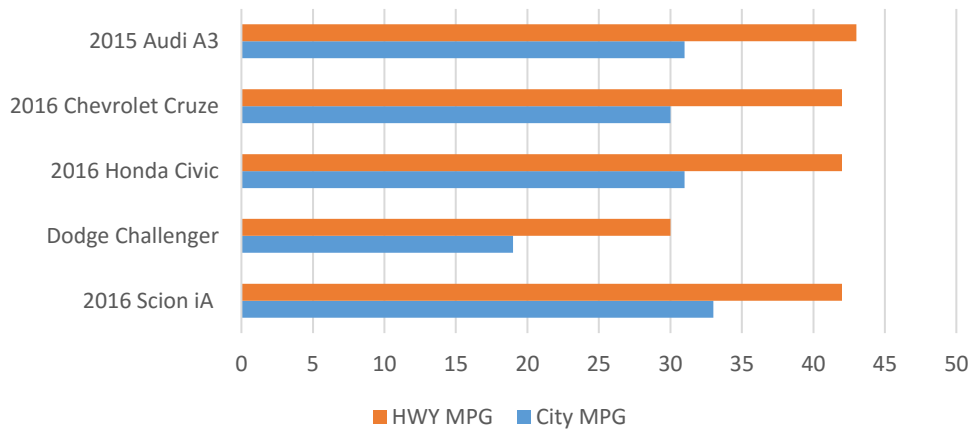

Gas mileage Comparison

Ethan Wright

Vehicle	City MPG	HWY MPG	Average
2016 Scion iA	33	42	37.5
Dodge Challenger	19	30	24.5
2016 Honda Civic	31	42	36.5
2016 Chevrolet Cruze	30	42	36
2015 Audi A3	31	43	37
2015 Nissan Titan	13	18	15.5
2015 Toyota Tundra	15	19	17
2016 RAM 1500	21	29	25
2016 Chevrolet Colorado	19	26	22.5
2015 GMC Canyon	20	27	23.5
Highest	33	43	37.5
Lowest	13	18	15.5
Average	23.2	31.8	27.5

Cars MPG