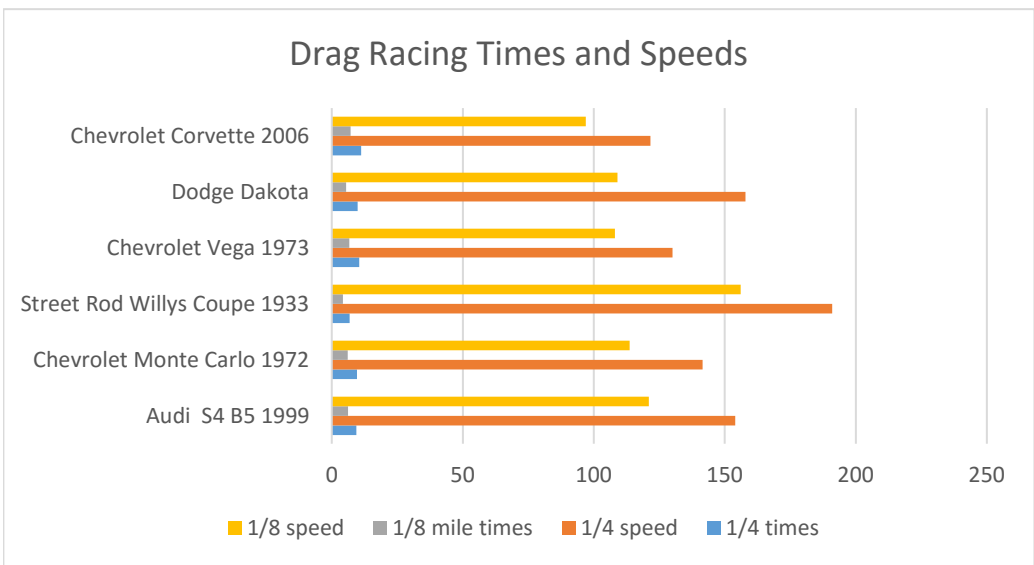

Drag Racing times and speeds
By Chucky Davis

Cars	1/4 times	1/4 speed	1/8 mile times	1/8 speed
Audi S4 B5 1999	9.4	154	6.17	121
Chevrolet Monte Carlo 1972	9.6	141.5	6.09	113.7
Street Rod Willys Coupe 1933	6.8	191	4.3	156
Chevrolet Vega 1973	10.45	130	6.7	108
Dodge Dakota	9.89	157.89	5.48	109.08
Chevrolet Corvette 2006	11.27	121.6	7.2	96.98