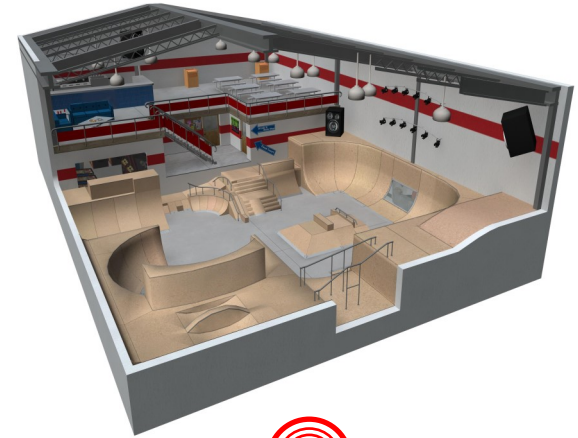

- Skateboards, Inc., Rapid City's latest and greatest skateboard and rollerblade park, opened its doors on June 1st, 2016. With everything from fun boxes to quarter pipes and rails... we have it all.
- Skateboards, Inc. Pro Shop will definitely meet your every need in boards, rollerblades, wheels, parts, clothing, and much more.
- Stop by our Arcade and play one of many new games including Zoom, Truckin', or Tornado Alley.
- Skateboards, Inc. is also the home of "The Skateboard Shack," Rapid City's latest and greatest snack attack shack. It features everything from Ollie Onion Rings, to our mouthwatering Kickflip Burger, to a Skateboard Supreme Pizza. You will absolutely "flip" over our deserts.
- Hang out in the lounge where our big screen TVs run a continuous slideshow about our park, or just sit back and listen to D.J. Jazz play your favorite tunes.

Employees at the Park:

John Barnes, Randy Boardman,
Jennifer Burton, Alexander Butler,
Katie Carrington, Christopher
Edwards, Jay Johnson, Rebecca
Langford, Kyle Logan, Artie Martin,
Katelyn Nolin, Carl Pickering, Amy
Reeve, Antonia Reis, Annie Sheehan,
Doug Stanton, Christine Stone, and
Samantha Walters

~~~~~
360 Jackson Boulevard

Rapid City, SD 57702

Phone: 1-888-555-RAIL (7245)

Fax: 1-888-555-PIPE (7473)

info@skateboardsinc.net

www.skateboards.net